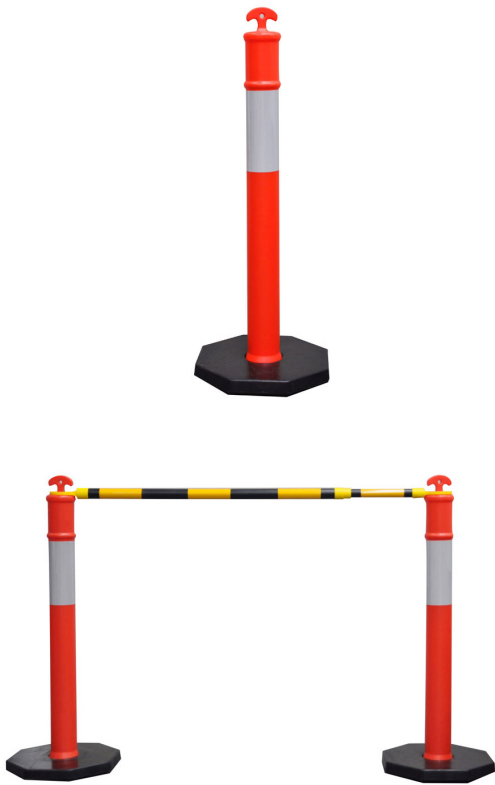

T Top Bollard

A must for any construction site or roadworks project, T Top Bollards quickly and effectively alert road users to something out of the ordinary.

T Top Bollards are easily transported and are an affordable solution to make your site stand out.

Ideal for tradespeople and contractors T Top Bollards feature a prismatic reflective sleeve and recycled rubber base.

- ✓ T Top plastic bollard
- ✓ Recycled rubber base
- ✓ Also available: compatible extendable bar
- ✓ Portable
- ✓ Australian Standards Approved

**BUY
ONLINE**

SPECIFICATIONS

Product	Product Code	Height	Width	Weight
Bollard	F1101411	1220mm	100mm	
Base	F1101412		420mm	6kg
Extendable Bar	F1101424		1.2m OR 2.4m when fully extended	
Bollard with base	K1101438			